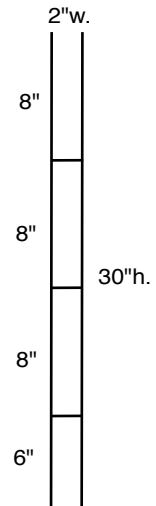

Parker Davis Co., Inc.

Yard Card Stakes

Standard-Duty

Heavy-Duty

Low-Riders

Model SS-1

9 ga. galvanized steel

Model SS-3

9 ga. galvanized steel

Model SS-30

9 ga. galvanized steel

Model SS-6

Model SS-6C

Model SS-6L

Model SS-1-15

9 ga. galvanized steel