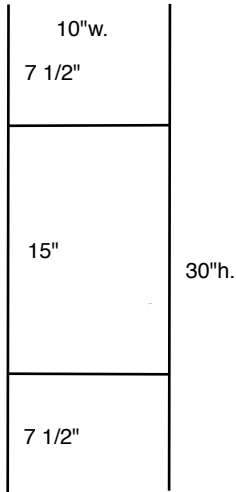

Parker Davis Co., Inc.

Yard Card Stakes

Standard-Duty

Heavy-Duty

Low-Riders

Model SS-1

9 ga. galvanized steel

Model SS-3