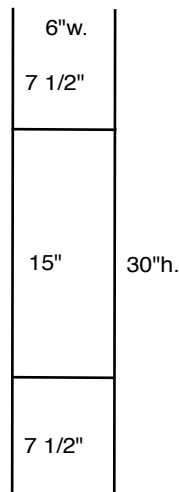

Parker Davis Co., Inc.

Yard Card Stakes

Standard-Duty

Heavy-Duty

Low-Riders

Model SS-1

9 ga. galvanized steel

Model SS-3