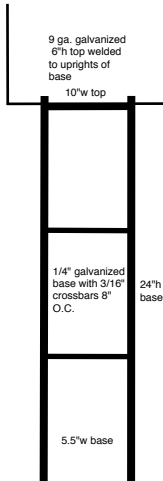

Parker Davis Co., Inc.

Yard Card Stakes

Standard-Duty

Heavy-Duty

Low-Riders

9 ga. galvanized steel

9 ga. galvanized steel

9 ga. galvanized steel

Model SS-6

9 ga. galvanized steel

9 ga. galvanized steel

9 ga. galvanized steel